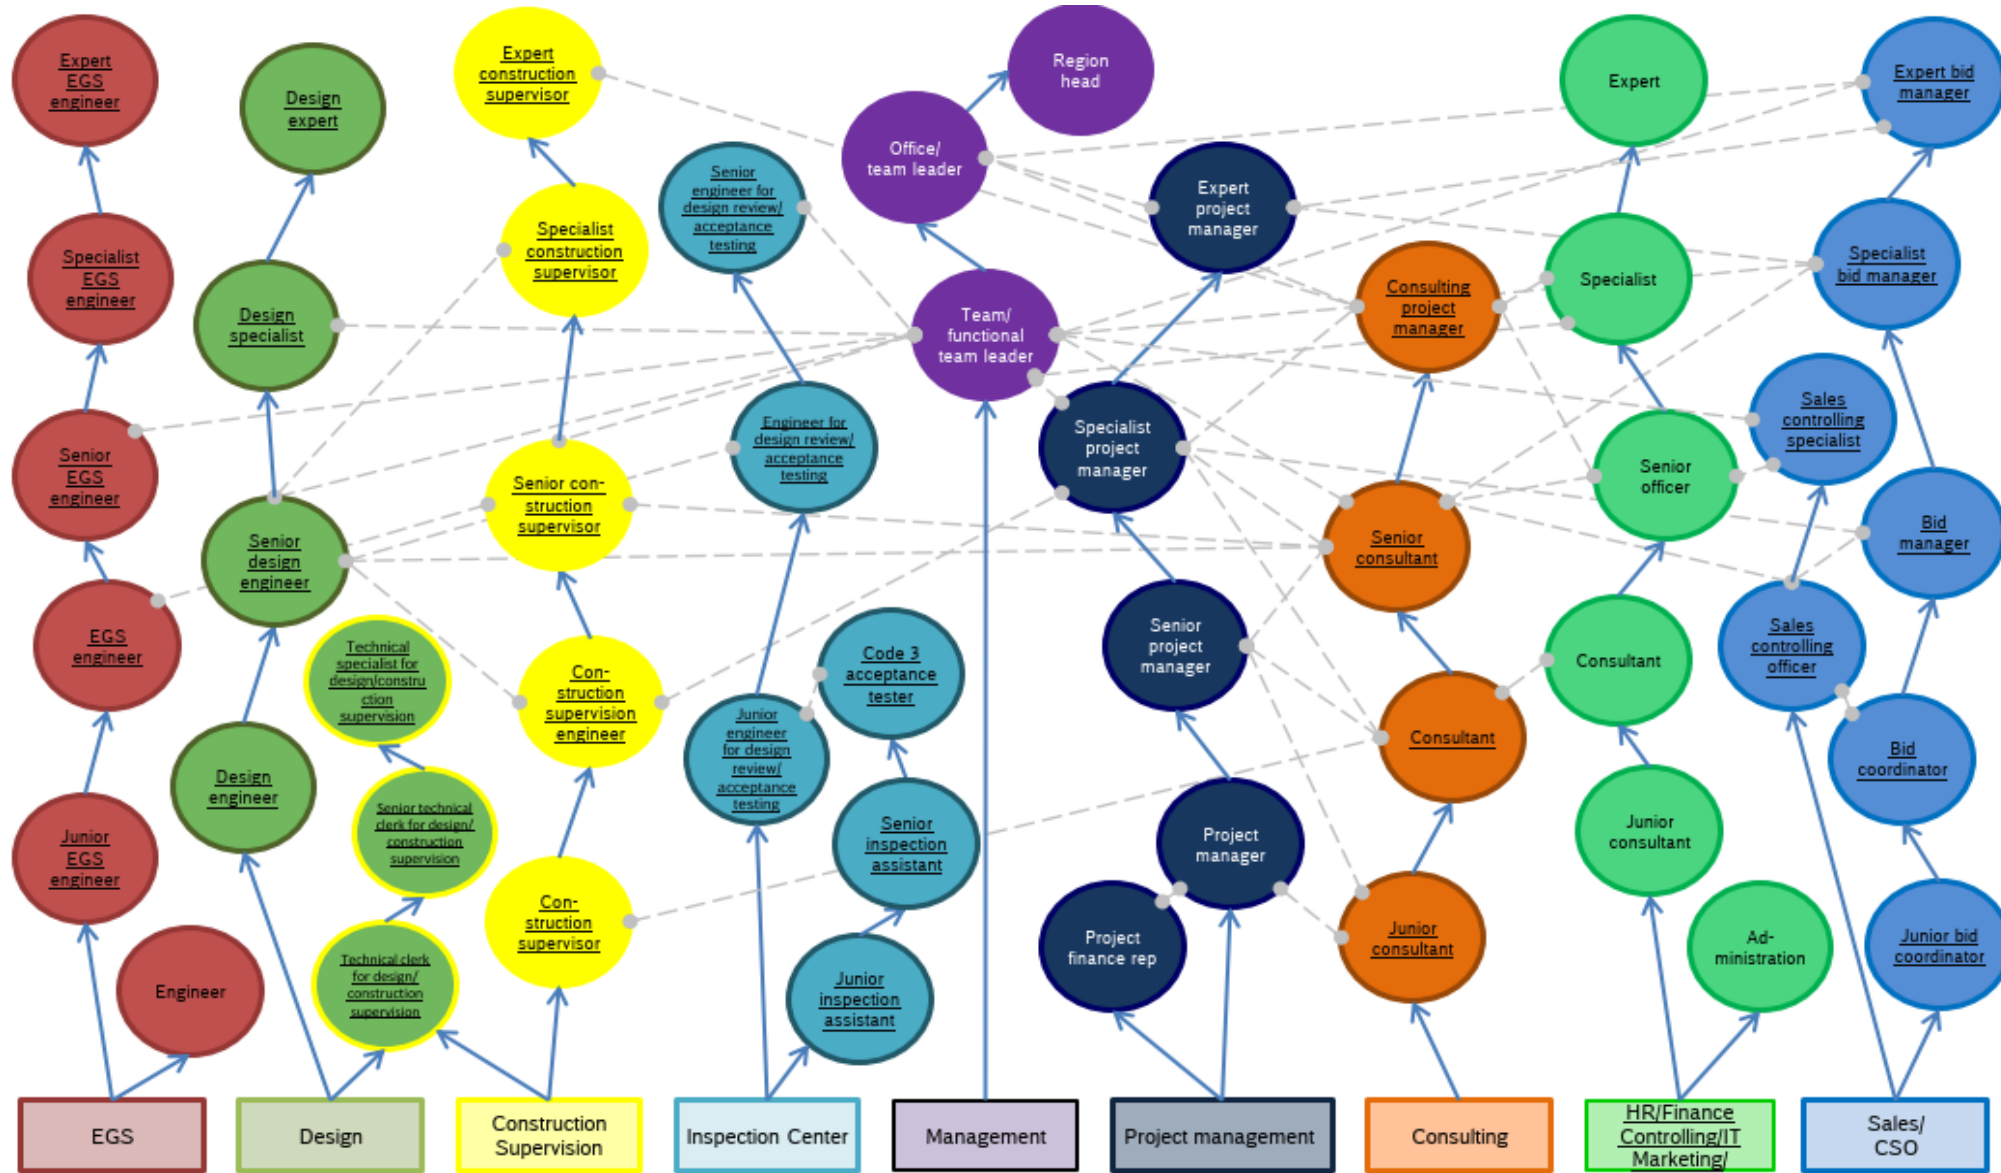

Dezvoltare profesionala - oportunitati

- ✓ Cursuri de formare profesionala / perfectionare, intern / extern
- ✓ Cursuri de Limba Germana
- ✓ Cursuri de Limba Engleza
- ✓ Experienta Internationala / Nationala
- ✓ Deplasari internationale
- ✓ Program flexibil
- ✓ Regim lucru hibrid

Dezvoltare profesionala

Job Openings within DB E&C – Design Centre Romania

- 
- ✓ **Railway Design Engineer**
 - ✓ **Bridge Design Engineer for Germany and International Projects**
 - ✓ **Roads Design Engineer**
 - ✓ **Geotechnical Engineer**
 - ✓ **Survey Engineer**

Dimitrie Pompei 9-9A, cladirea 20, etaj 8

Iride Business Park

+40 21 222 1684

Anton Jugaru

Sr. Recruiter

DB E&C - Design Center Romania

0757 092 951

losif.Jugaru@deutschebahn.com